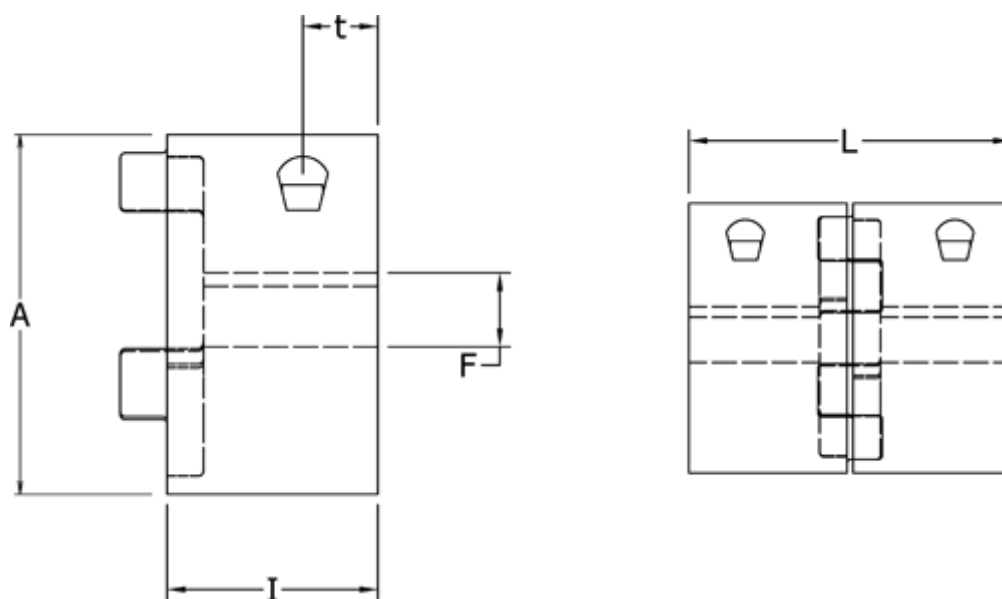

Article number: 3335038M022

Description: Clamping Hub Klonex ES 38/45
ALU Aluminium, Bore 22H7 mm

Measures

A = 80
F = 22
I = 45
L = 114
t = 16.0